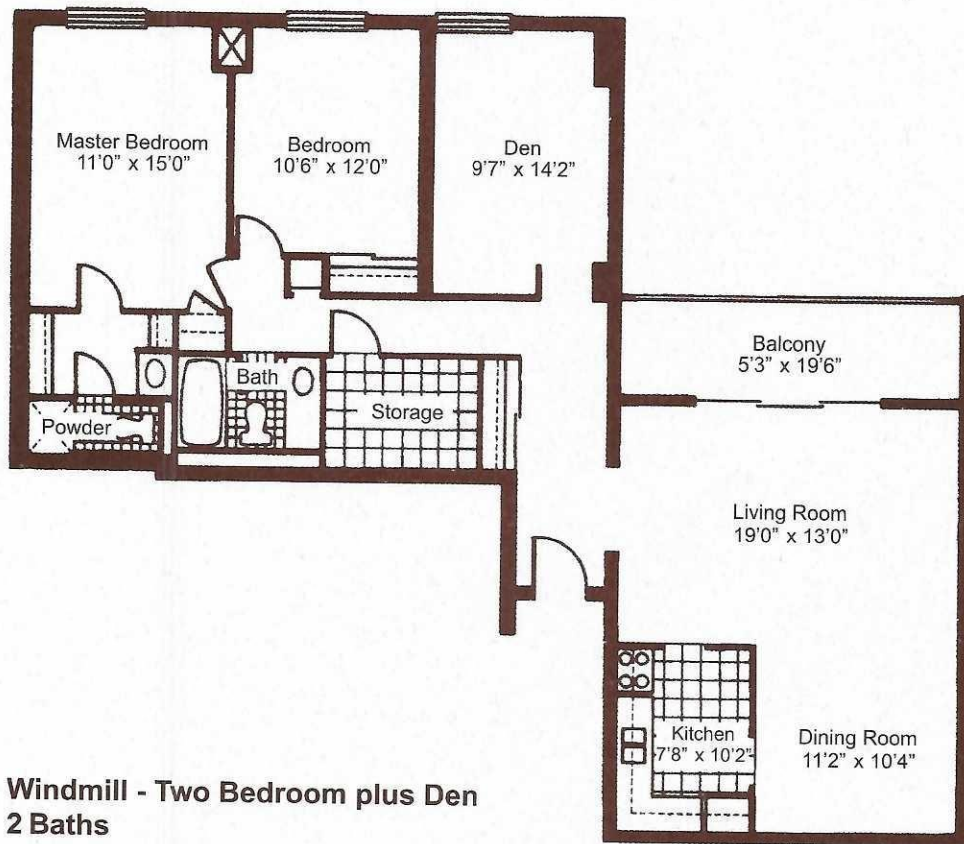

## Windmill - Two Bedroom plus Den 2 Baths

### Features:

- Colour coordinated range and refrigerator
- Eat-in kitchens with double sink
- In-suite hookups for washer and dryer
- Individually-controlled heating and air-conditioning system
- Draperies
- Ensuite bathrooms
- Large indoor storage area
- Private balcony
- Convenient laundry facilities
- Fully equipped exercise room, change room, showers, sauna and bicycle storage room
- Indoor swimming pool and sun patio
- Party room with kitchen facilities
- Tennis court & putting green
- Barbecue area
- Underground parking
- On-site management